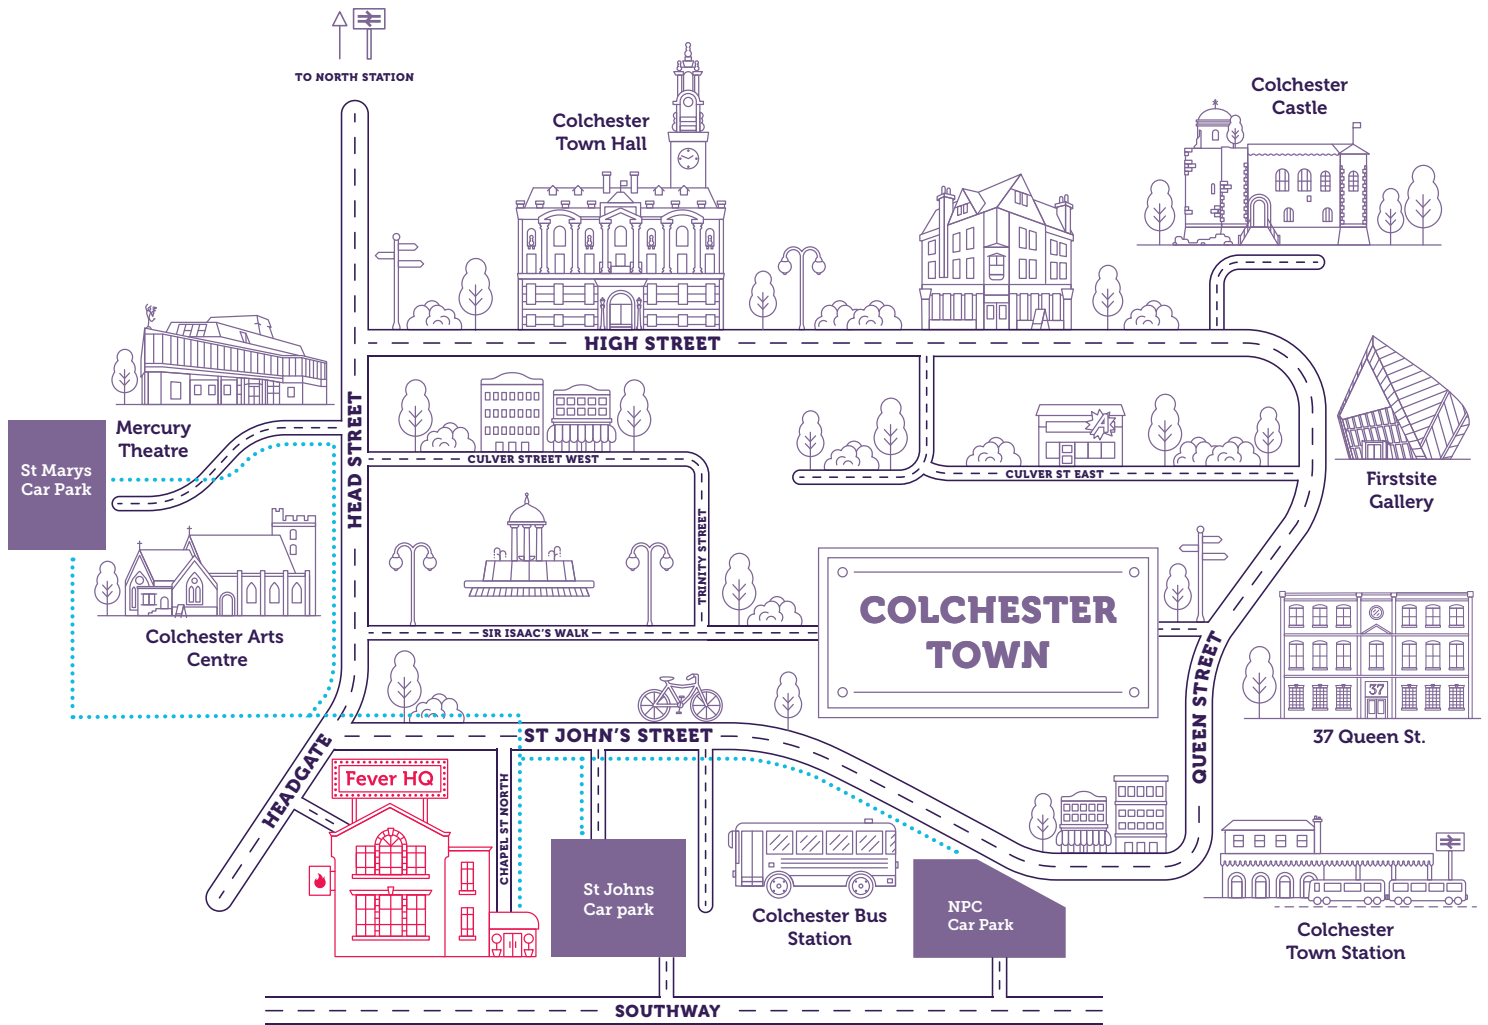

How To Find Us

12 Chapel Street North
1st Floor
Colchester
Essex
CO2 7AT

T: 01206 364674
W: thisisfever.co.uk
E: hello@thisisfever.co.uk

[View In Google](#)

Colchester Car Parking

St Johns Car Park

CO2 7AN

Exit car park via Southway. Exit car park onto St John's street, turn left. Walk 80m and turn into Chapel St North.

NPC

CO2 7DP

Exit car park onto Osbourne street, turn left. Walk 150m and go straight the crossing onto St John's Street Walk 320m and take the third left onto Chapel St North.

St Marys

CO3 3AA

Exiting car park on left hand side and cross via footbridge. Follow Balkerne Gate round to Head Street and walk down to Headgate Crossing. (If exiting right side, walk down to Crouch St. and walk towards Headgate.) Cross onto St John's street and take the next right onto Chapel St North.