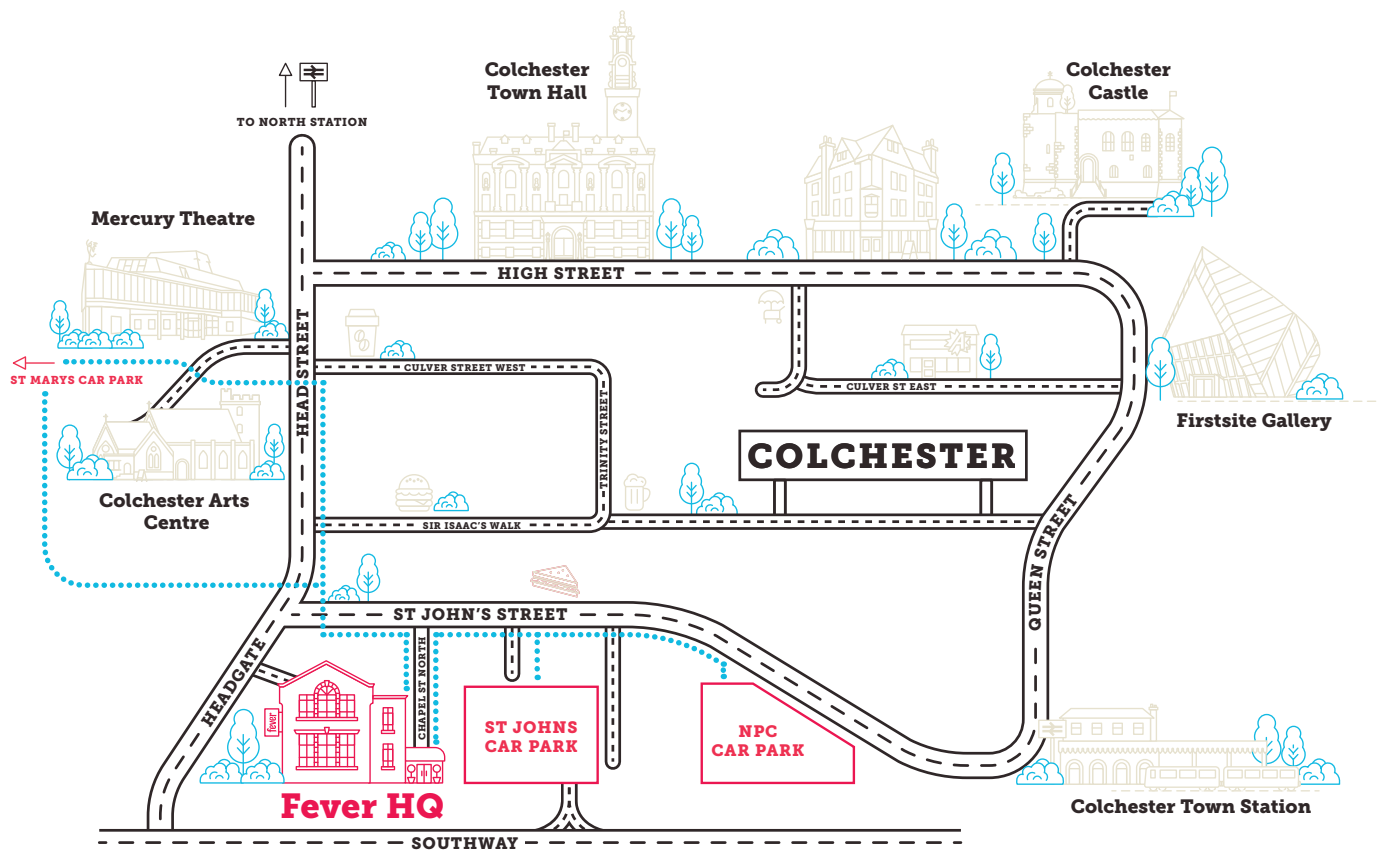

How To Find Us

This Is Fever

12 Chapel Street North
1st Floor (above The Warehouse)
Colchester
Essex
CO2 7AT

T: 01206 364674

W: thisisfever.co.uk

E: hello@thisisfever.co.uk

[VIEW IN GOOGLE](#)

Colchester Car Parking

St Johns Car Park

CO2 7AN

Exit car park onto St John's street, turn left. Walk 80m and turn into Chapel St North.

NPC

CO2 7DP

Exit car park onto Osbourne street, turn left. Walk 150m and go straight the crossing onto St John's Street Walk 320m and take the third left onto Chapel St North.

St Marys

CO3 3AA

Exiting car park on left hand side and cross via footbridge. Follow Balcerne Gate round to Head Street and walk down to Headgate Crossing (If exiting right side, walk down to Crouch St. and walk towards Headgate.) Cross onto St John's street and take the next right onto Chapel St North.